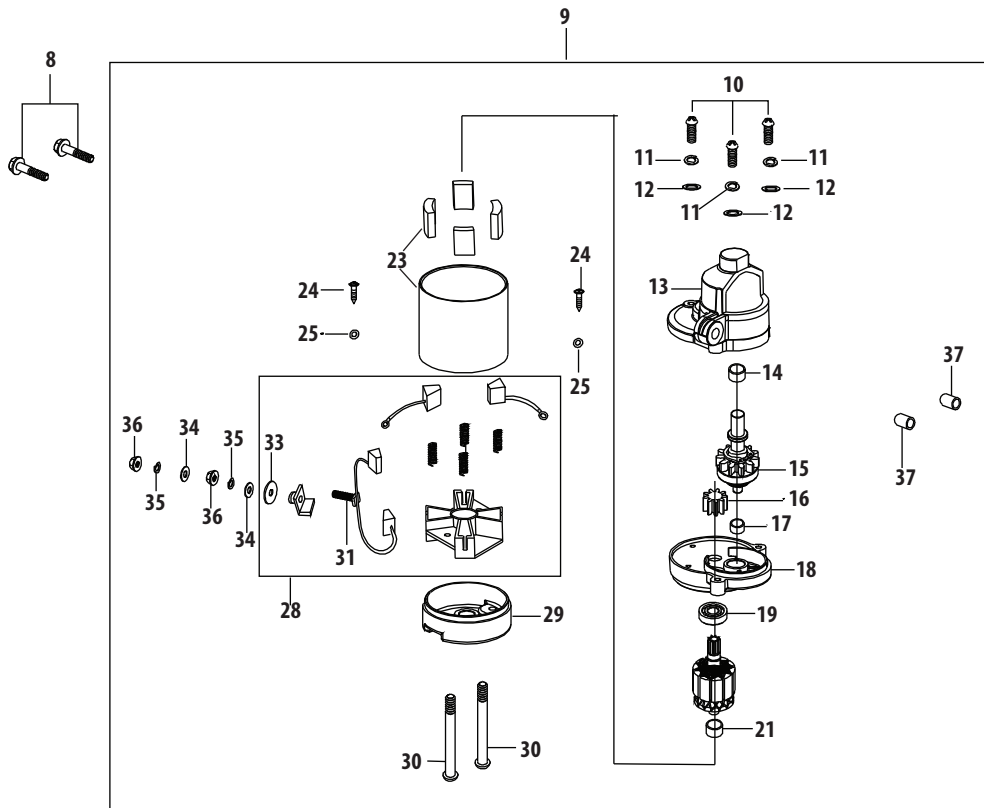

4P90JUA Starter Assembly

Ref.	Part Number	Description
8	710-05306	Bolt M8×40
9	951-12207	Starter Assembly
10	710-05307	Screw M5×25
11	736-04554	Lock Washer 5
12	736-04556	Plain Washer 6
13	951-12208	Electrical Starter Front Cover
14	951-12211	Bearing
15	951-12210	Pinion/Clutch Assembly
16	951-12312	Gear
17	951-12209	Bearing
18	951-12212	Pinion Cover
19	951-12214	Bearing 6001Zz
21	951-12216	Bearing

Ref.	Part Number	Description
23	951-12528	Starter Housing Assembly
24	951-12217	Screw
25	736-04554	Lock Washer
28	951-12529	Brush Assembly
29	951-12219	Electrical Starter Back Cover
30	710-05308	Bolt M6×100
31	951-12324	Bolt M6×30 Assembly
33	736-04555	Insulation Washer
34	736-04556	Plain Washer 6
35	736-04477	Lock Washer 6
36	712-04212	Nut M6
37	715-04120	Dowel Pin 10×14